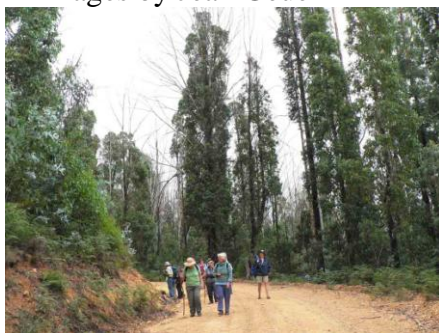

Wednesday Walk on Blundell's Creek Road - 3 February 2010

Blundell's Creek Road runs off Mount Franklin Road in the Brindabella Ranges. We unloaded passengers at the top, drove the cars to the bottom then brought the drivers back to commence the 3.5km walk. We were in tall, moist forest for most of the walk, regenerating from the 2003 fire - *Eucalyptus fastigata*, *E. viminalis*, *E. radiata* mainly. There were many juvenile blue gum seedlings (*Eucalyptus globulus*) which must have come from a nearby arboretum. There were some interesting understorey plants including *Billardiera scandens* and *B. longifolia* - both with fruit. We found an orchid - *Speculantha multiflora* - and a new plant for many of us - *Sambucus gaudichaudiana* as well as *Senecio linearifolius*, *Bursaria spinosa* and *Persicaria prostrata* flowering. The walk ended at Wark's Road where we found a shady lunch spot.

All images by Jean Geue

Blundell's Creek Rd